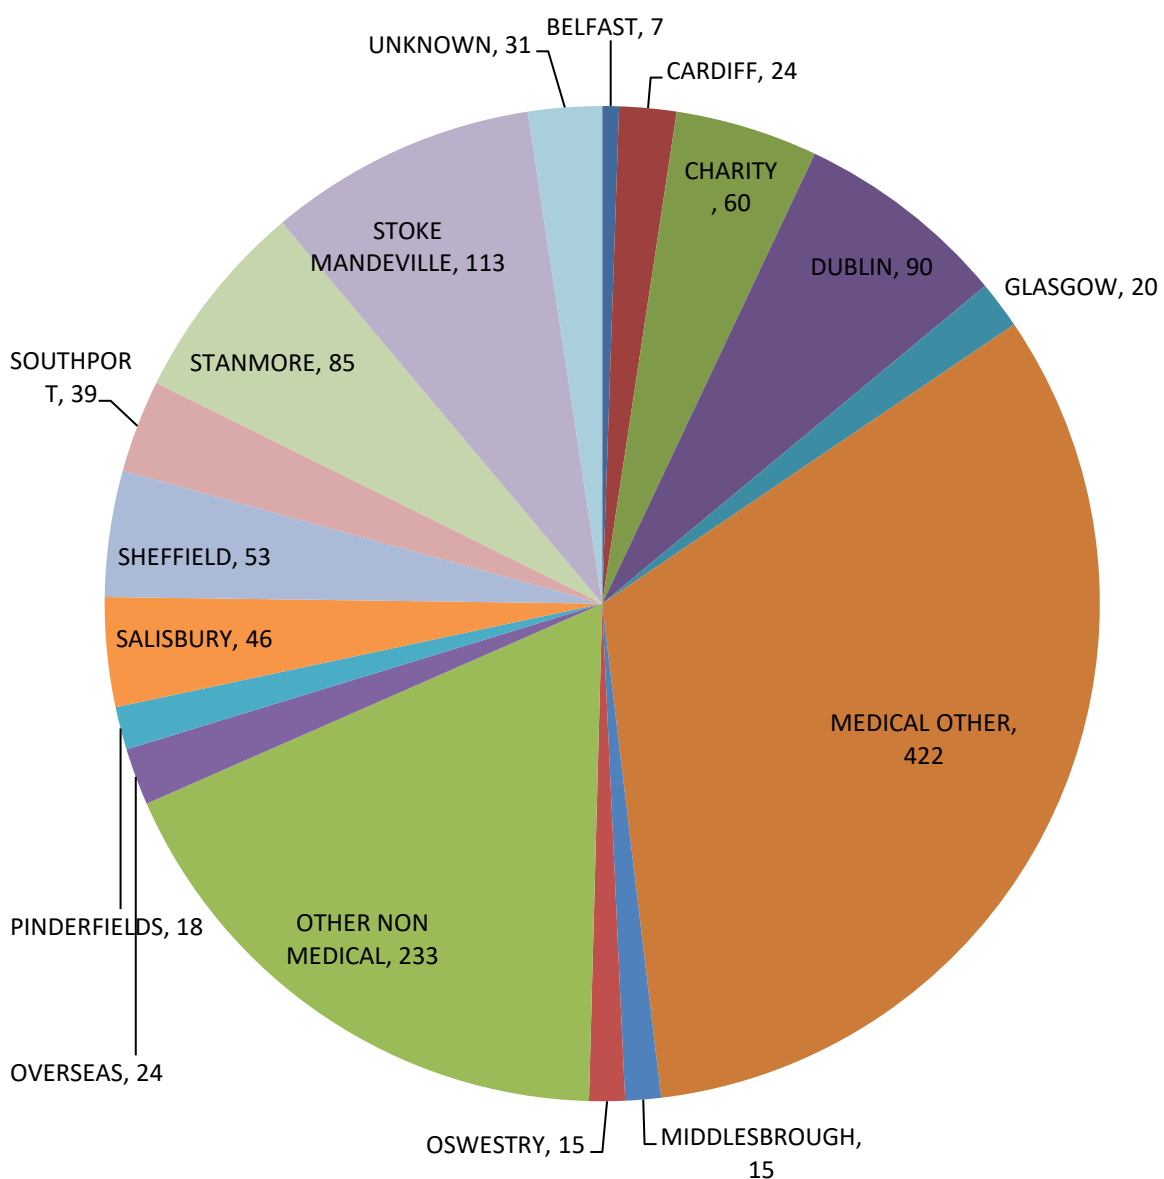

MASCIP Membership Report November 2023

Claire Trask

The current MASCIP membership is: 1315 & this number ebbs and flows but is generally increasing year on year.

Over the past few months with the help of the SCIC's MASCIP link workers I have been able to significantly update the MASCIP database.

The membership database is regularly updated using the information we receive about 'hard bounces' which is generated after each MASCIP Newsletter is emailed out.

Numbers by Location

Historical Membership Numbers

June 2015	729
October 2015	835
June 2018	978
November 2018	1046
June 2019	1052
October 2019	994
February 2020	1016
June 2020	1016
October 2020	1021
February 2021	1056
June 2021	1071
September 2021	1056
February 2022	1062
September 2022	1184
February 2023	1265
June 2023	1249
November 2023	1315